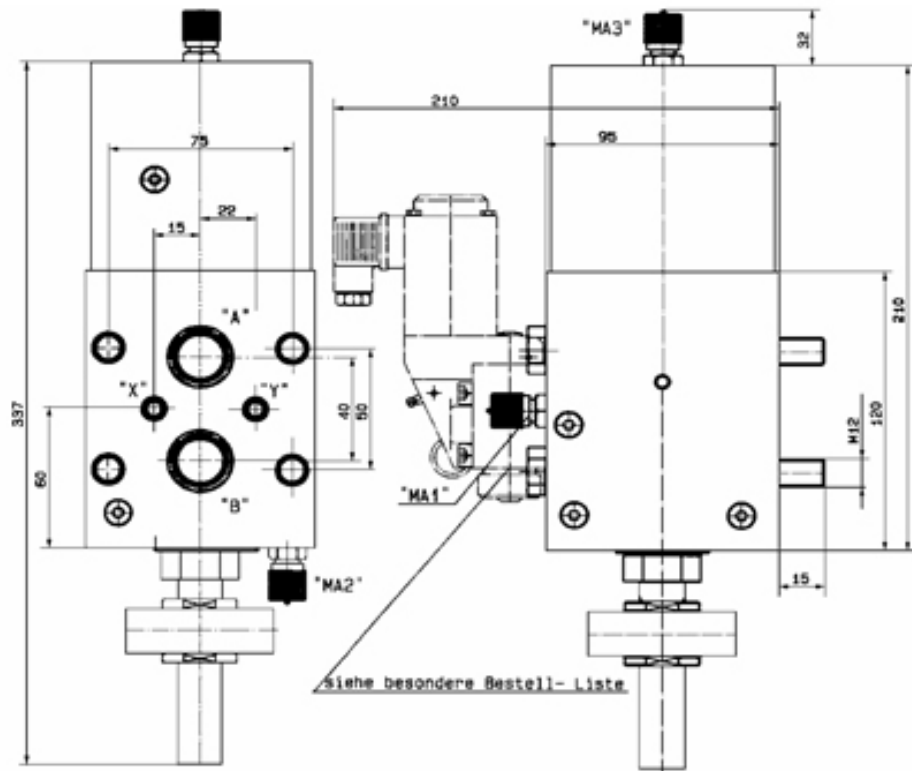

## PRESS BRAKE LOCKING VALVE

\* Ideogram

\* Example: dimension press brake locking valve DW 16, 320 bar