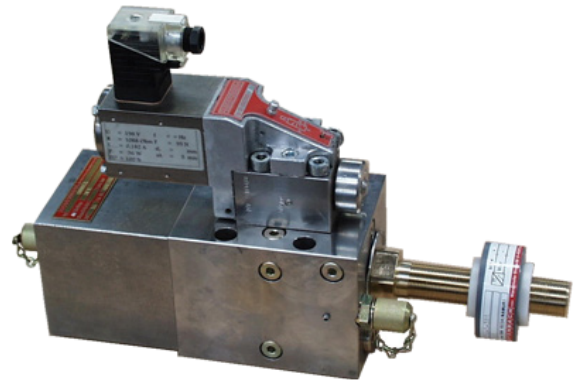

## PRESS BRAKE LOCKING VALVE

\* Ideogram

\* Example: dimension press brake locking valve DW 16, 320 bar