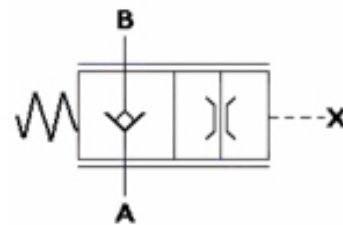

## PRESS BRAKE LOCKING VALVE

\* Ideogram

\* Example: dimension press brake locking valve DW 16, 320 bar