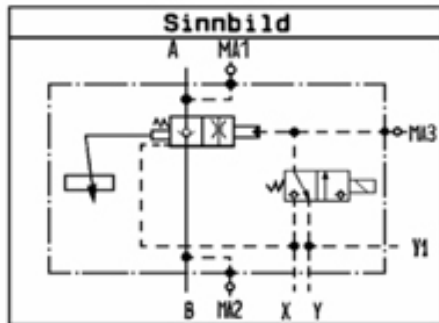

## PRESS BRAKE LOCKING VALVE

\* Ideogram

\* Example: dimension press brake locking valve DW 16, 320 bar